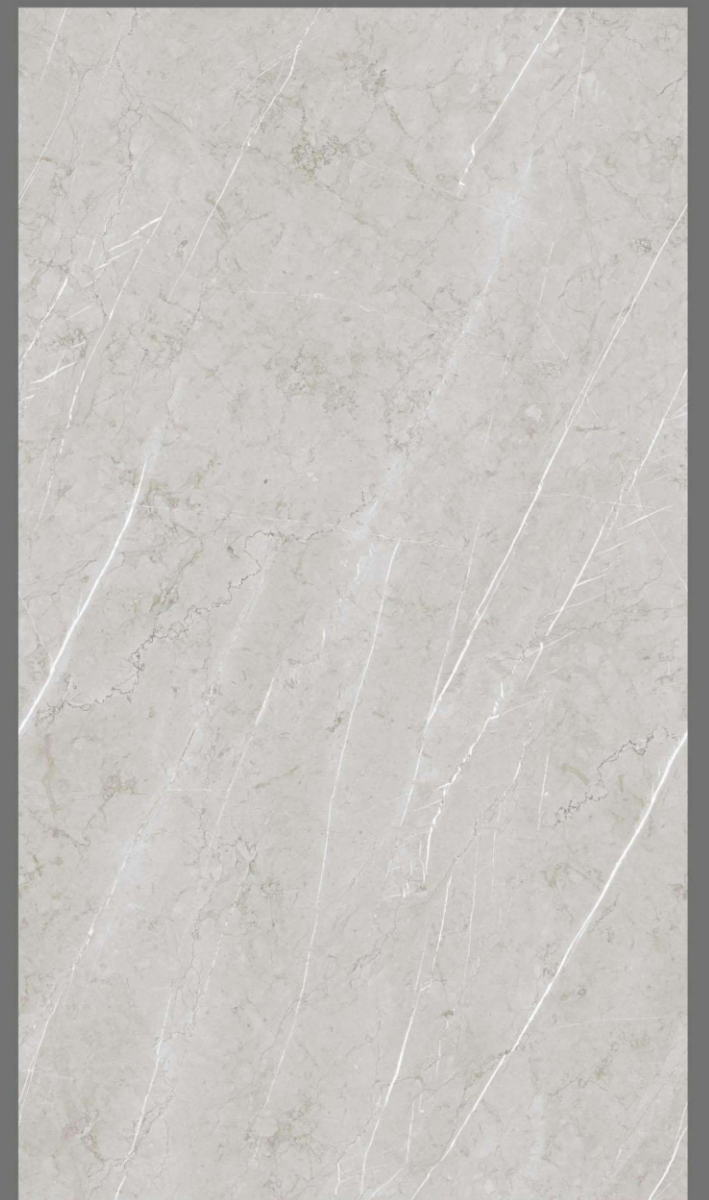

infinite possibilities

 **ENDMATCH**
— La Marmo Infinito —

TURCA WHEAT

600x1200mm

INFINITO
Ociane
COLLECTION

TURCA WHEAT

POLISHED SURFACE

Size
600x1200mm