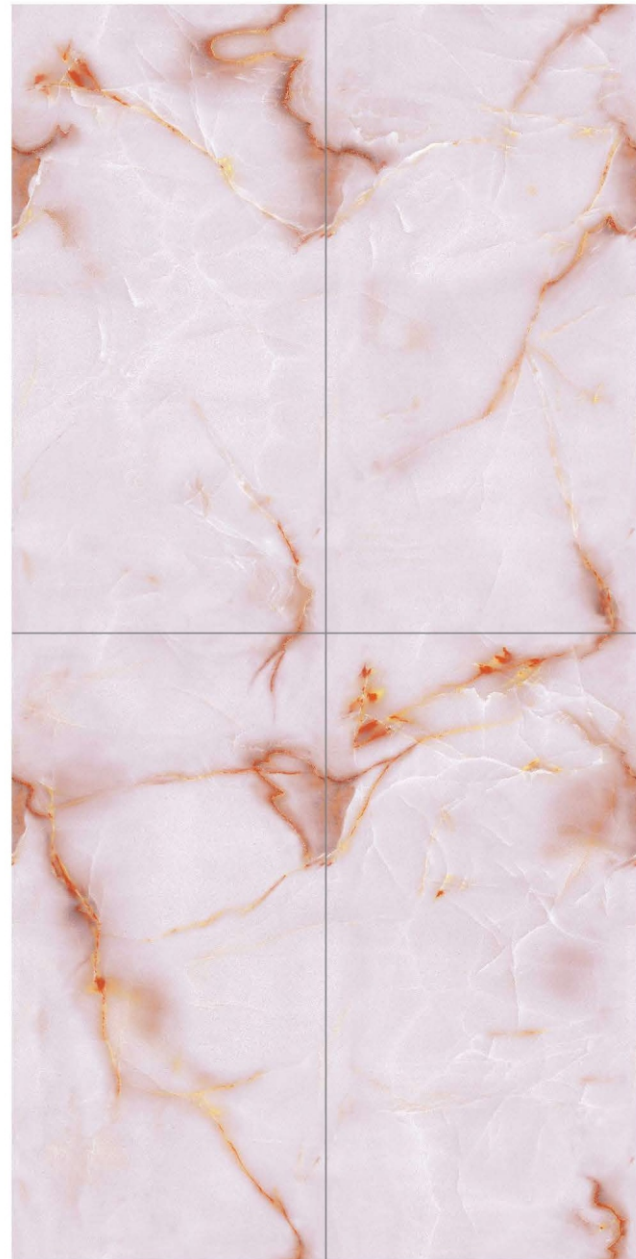

ROLEX PINK

FLUORESCENTO SURFACE