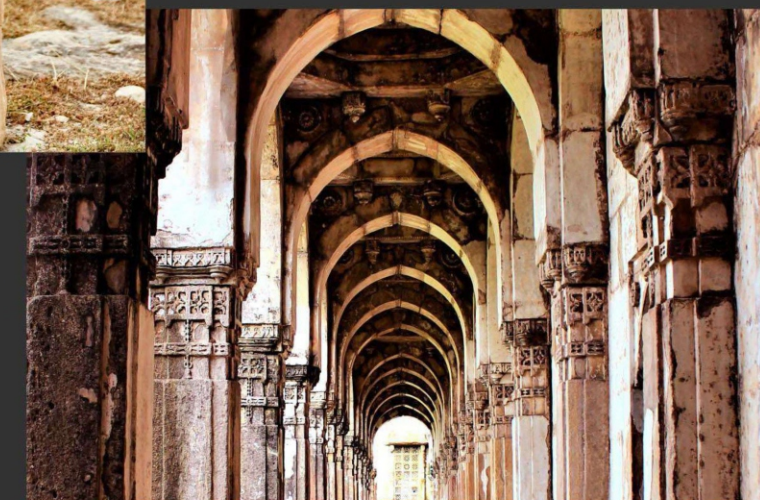

The surprising shine of the materials enhances the prestige and natural beauty of surfaces. We have created a timeless amazing collection that definitely meets contemporary design with unmatched elegance. Their colors and structures coordinate with one another spontaneously and are therefore always in harmony. The size range allows for enhancement of any space and the utmost design freedom for newly created modular solutions. These multi size installation patterns clad any surface with style and class.