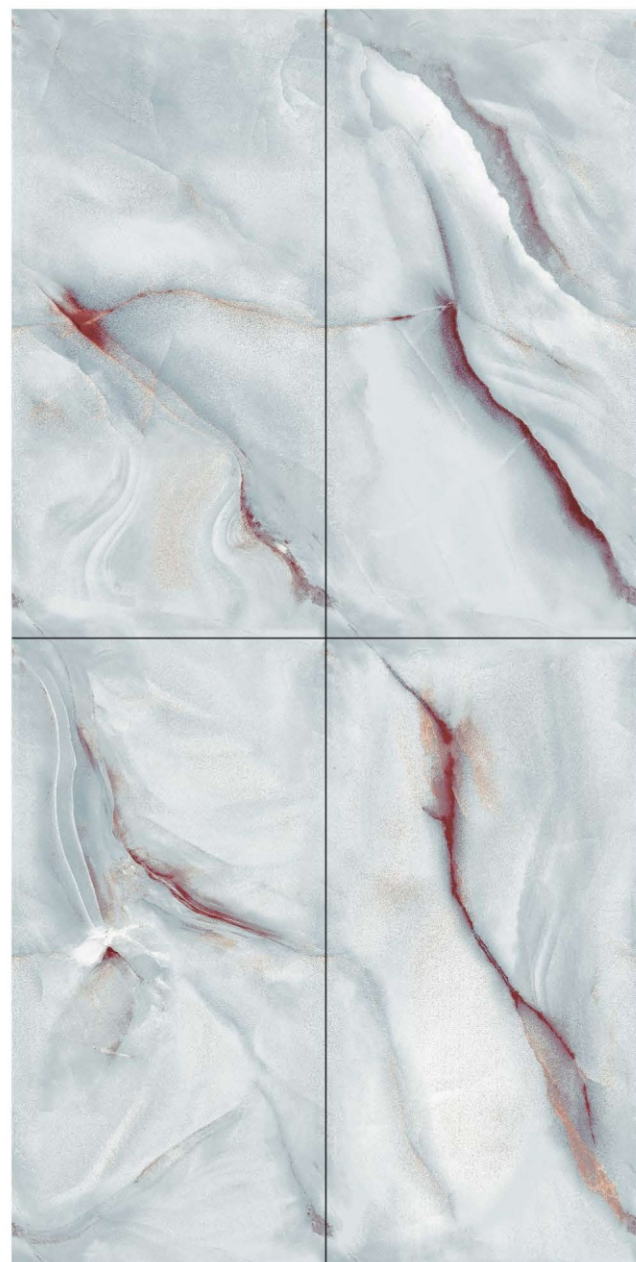

 **ENDMATCH**
— La Marmo Infinito —

BRUSSA RED

600x1200mm

BRUSSA RED

FLUORESCENTO SURFACE

Size
600x1200mm

infinite possibilities

 **ENDMATCH**
— La Marmo Infinito —

HAZEL PINK

600x1200mm

HAZEL PINK

FLUORESCENTO SURFACE

Size
600x1200mm

infinite possibilities

 **ENDMATCH**
— La Marmo Infinito —

ROLEX PINK