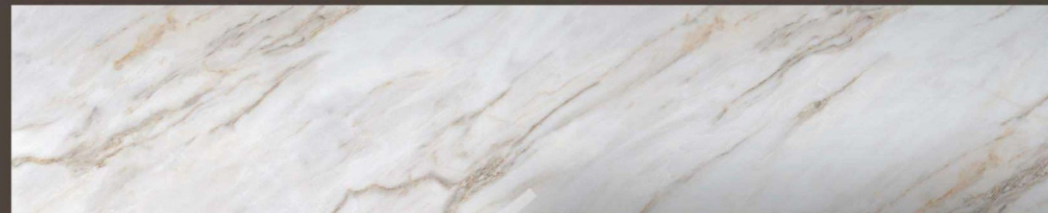

infinite possibilities

 **ENDMATCH**
— La Marmo Infinito —

MALENO PEACH

600x1200mm

INFINITO
Oclane
COLLECTION

MALENO PEACH

POLISHED SURFACE

Size
600x1200mm