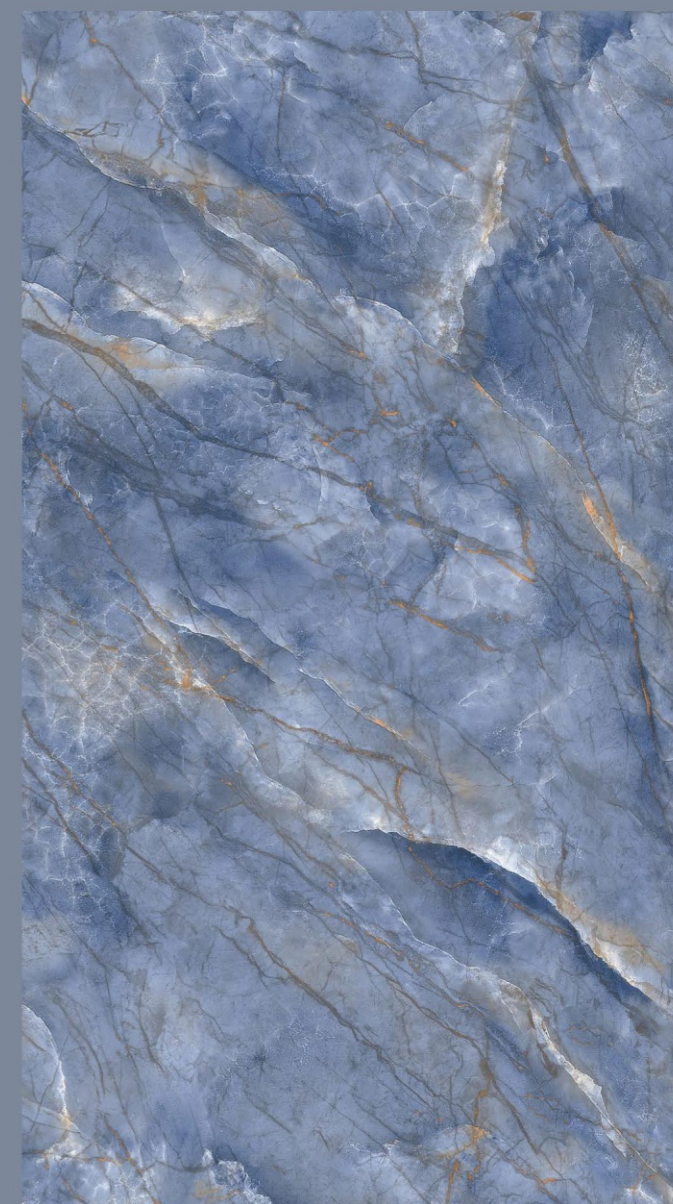

infinite possibilities

 **ENDMATCH**
...La Marmo Infinito...

CHAMPION BROWN

600x1200mm

CHAMPION BROWN

CARVING SURFACE

Size
600x1200mm

infinite possibilities