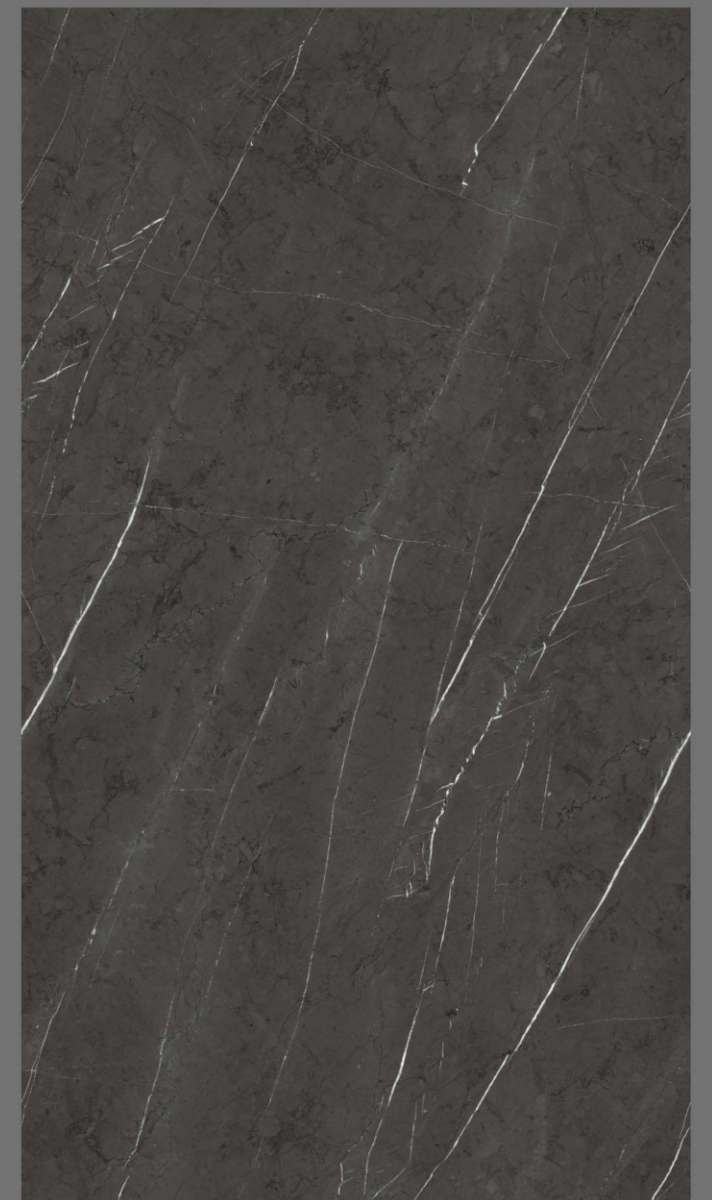

ENDMATCH
— La Marmo Infinito —

TURCA GRAPHITE

600x1200mm