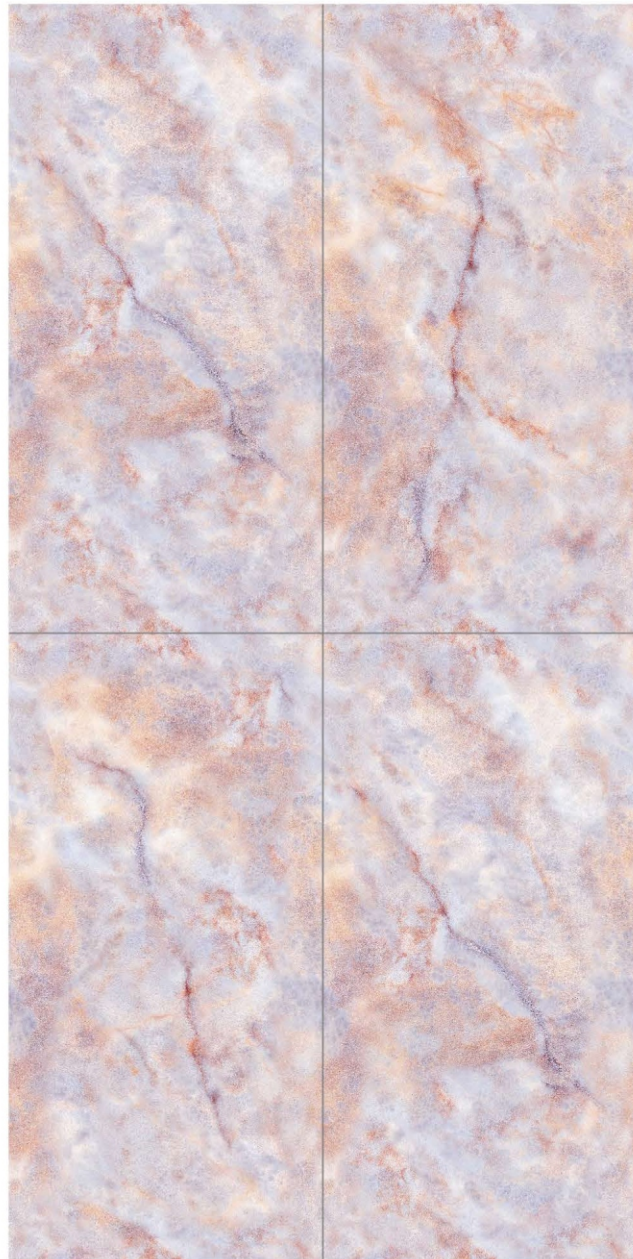

 **ENDMATCH**
— La Marmo Infinito —

BRUSSA RED

600x1200mm

BRUSSA RED

FLUORESCENTO SURFACE

Size
600x1200mm

infinite possibilities

 **ENDMATCH**
— La Marmo Infinito —

HAZEL PINK

600x1200mm

HAZEL PINK

FLUORESCENTO SURFACE

Size
600x1200mm

infinite possibilities

 **ENDMATCH**
— La Marmo Infinito —

ROLEX PINK